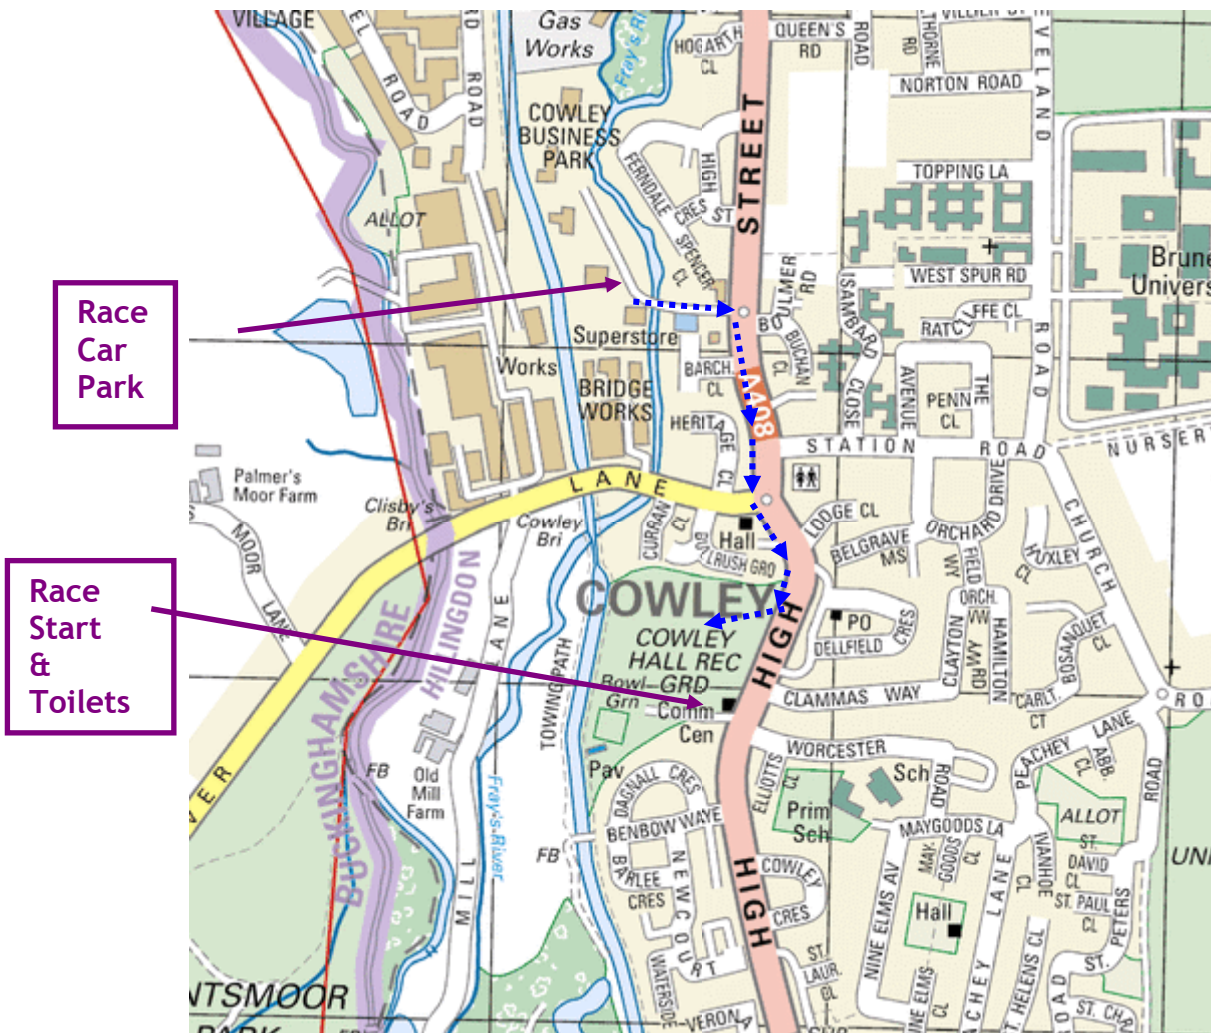

## Parking at Cowley Business Park - UB8 2AL

(Start at Cowley Recreation Ground - UB8 2EA)

walk route to start      

**P** **There is NO parking at Cowley Recreation Ground.** Parking is at Cowley Business Park, UB8 2AL

From M4 - exit at junction 4 and take the A408 towards Uxbridge. Follow the A408 until you reach Cowley High St. Carry on up Cowley High Street, straight over the mini roundabout at Iver Lane, then left at the next mini roundabout into Cowley Business Park. Park where directed and follow the arrows to the start in Cowley rec

Please note - there are no toilets at the race car, toilets are at the start in Cowley Rec